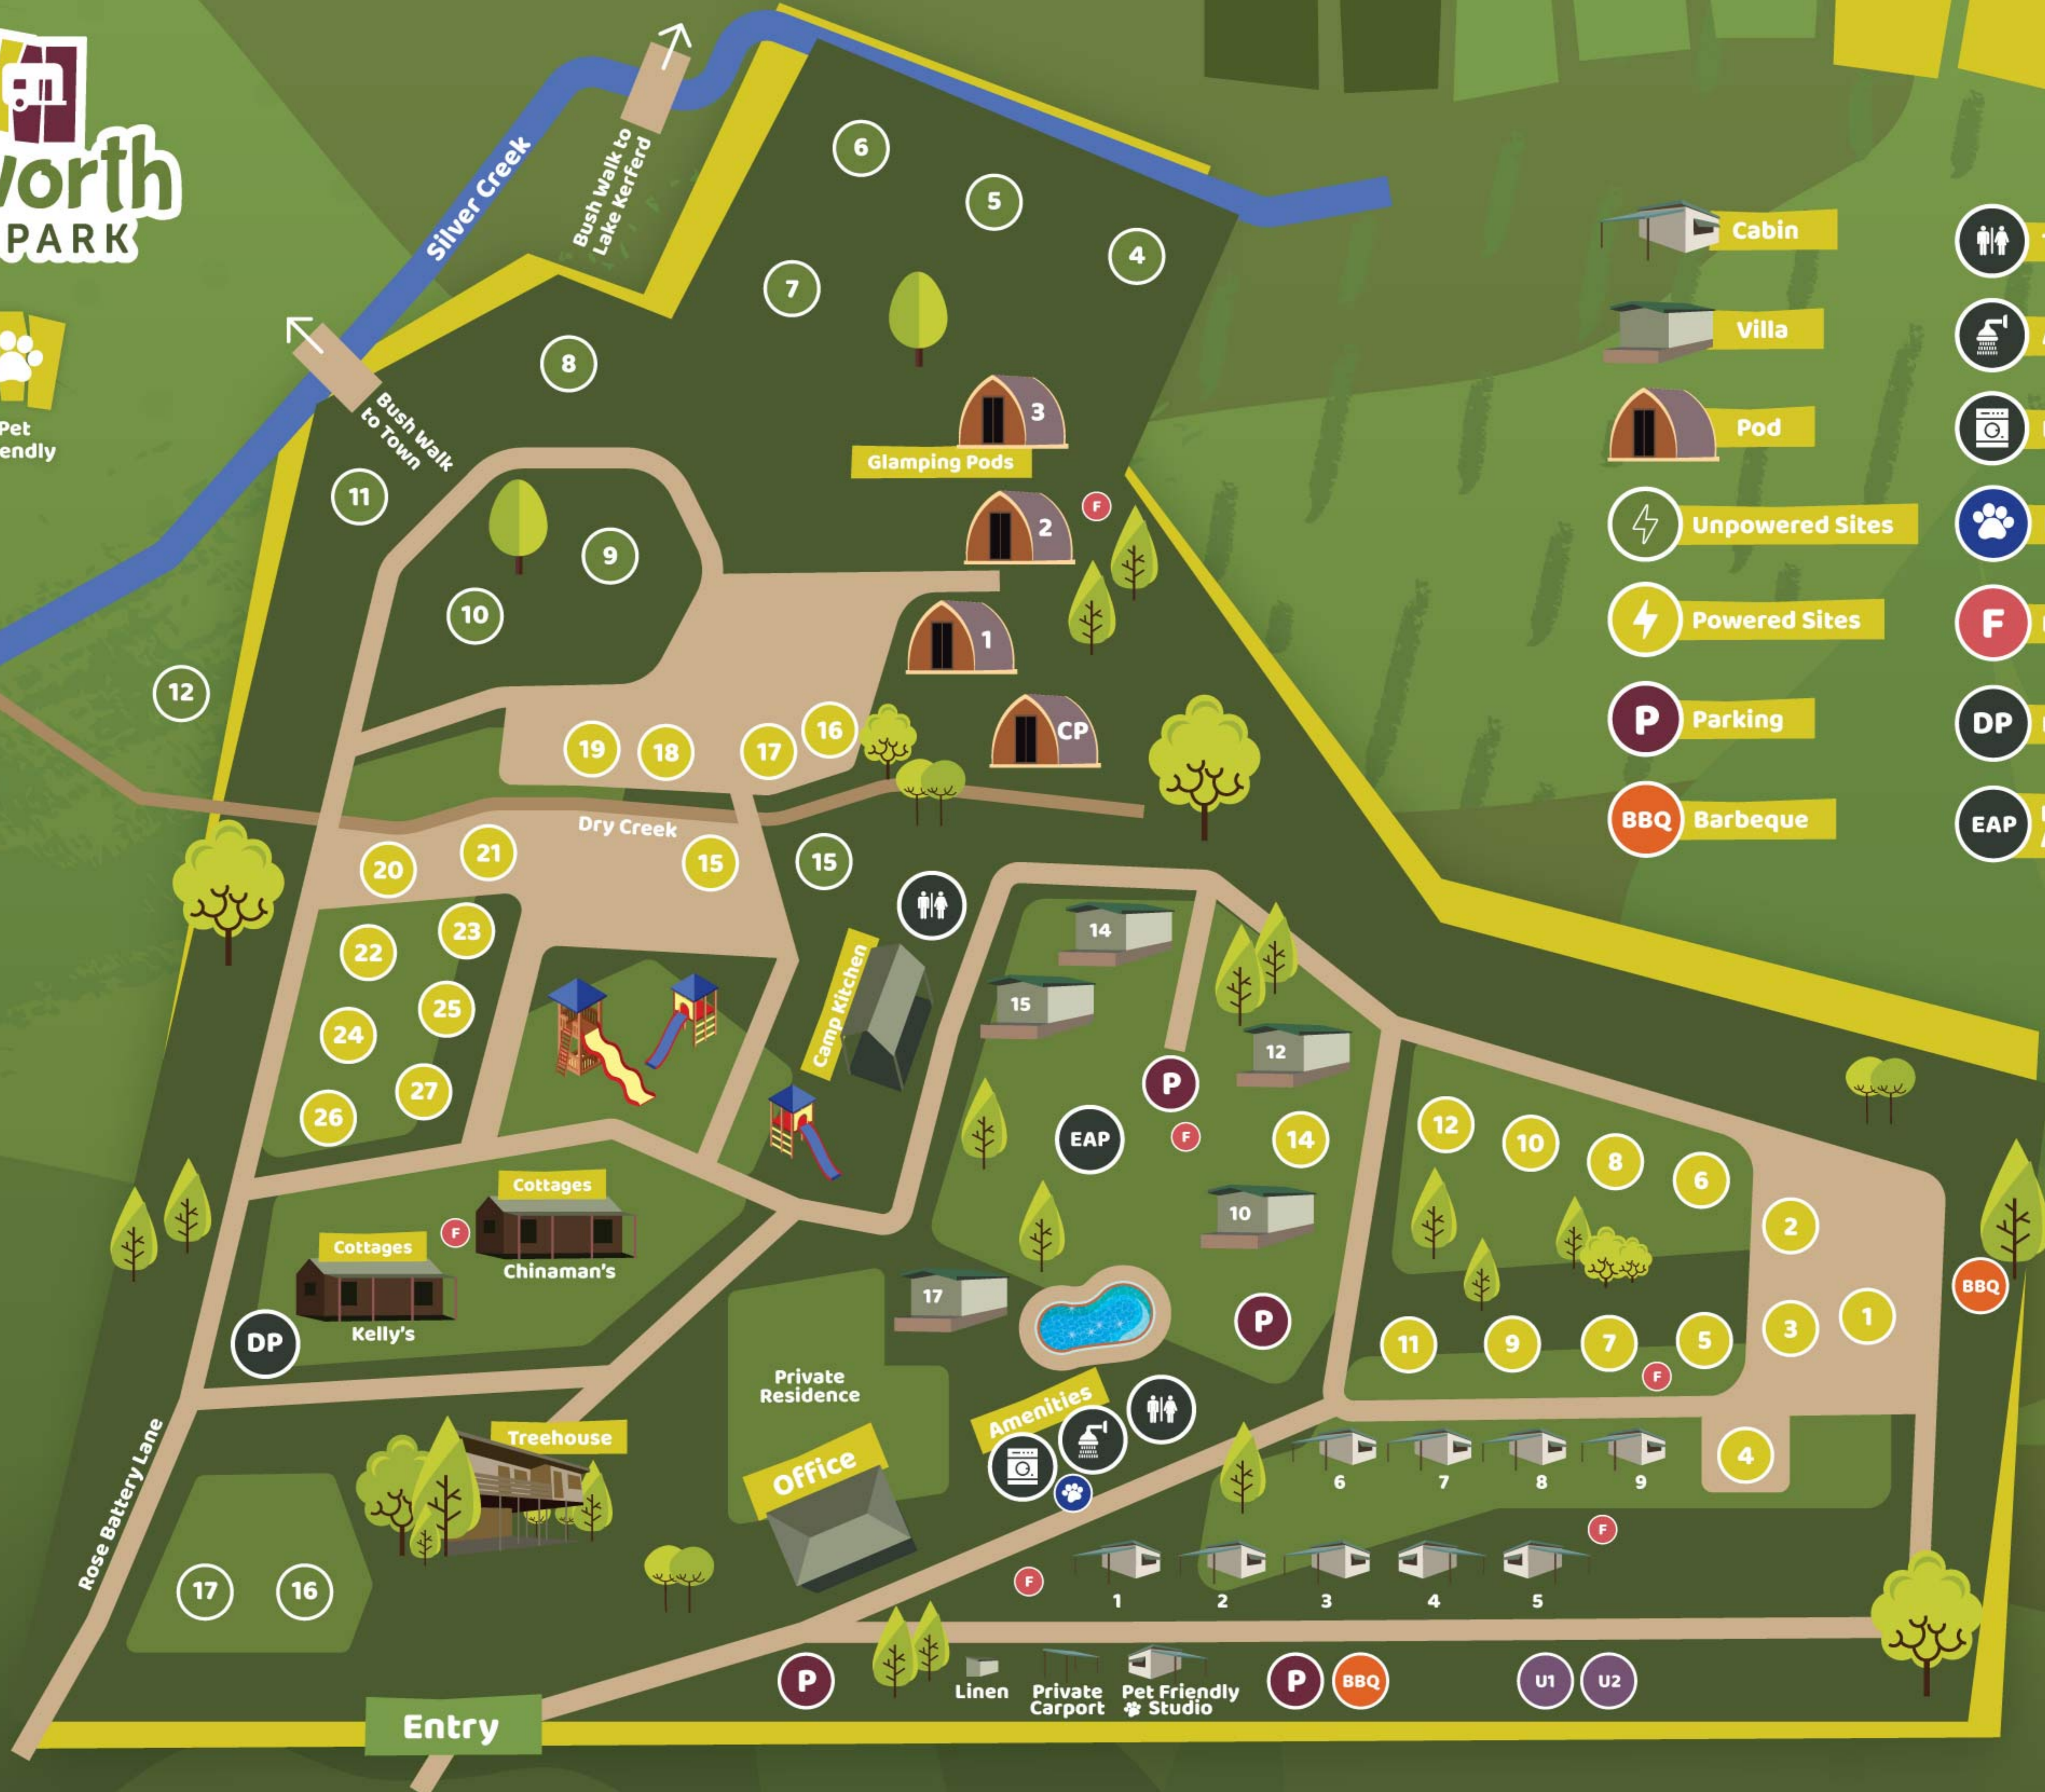

# Beechworth HOLIDAY PARK

Cycle Friendly

Pet Friendly

- Cabin
- Villa
- Pod
- Unpowered Sites
- Powered Sites
- Parking
- Barbeque
- Toilets
- Amenities
- Laundry
- Dog Wash
- Fire Hydrant
- Dump Point
- Emergency Assembly Point